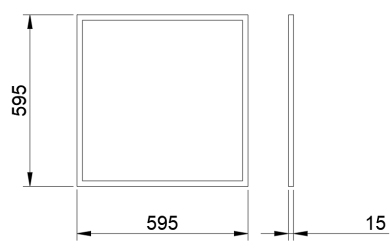

Dimensions

This product has a warranty period of 5 Years from the date of purchase. The warranty is invalid in the case of improper use, installation, tampering, and removal of the Q.C. date label; installation in an improper working environment or installation not according to the current edition of the National Electric Code. Should this product fail during the warranty period it will be replaced free of charge, subject to the correct installation of the original product and subsequent return of the faulty unit.

Outside of the initial 12 month period Prolight does not accept responsibility for any installation costs associated with the replacement of this product and Prolight reserves the right to alter specifications without prior notice.