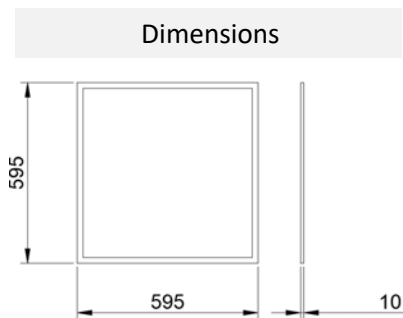

Recessed 600x600 Panel, available in White as a standard. Please enquire for individual specifications.

Specification		Warranty Terms	
Lumen Output	Up to 3660 lumens	0-12 Months from supply	FOC on site replacement
Colour Rendering Index	CRI 80 +	12-60 months from supply	FOC replacement of luminaire
Colour Temperature	4000K		
Protection	IP40		
Luminaire Beam Angle	120°		
Colour	White		
Dimmable	Dali		
Driver	Remote		
Input Voltage	220-240V		
Weight	3.3kg		