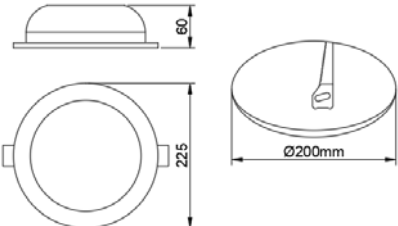

Dimensions

This product has a warranty period of 5 Years from the date of purchase. The warranty is invalid in the case of improper use, installation, tampering, and removal of the Q.C. date label; installation in an improper working environment or installation not according to the current edition of the National Electric Code. Should this product fail during the warranty period it will be replaced free of charge, subject to the correct installation of the original product and subsequent return of the faulty unit. Outside of the initial 12 month period Prolight does not accept responsibility for any installation costs associated with the replacement of this product and Prolight reserves the right to alter specifications without prior notice.