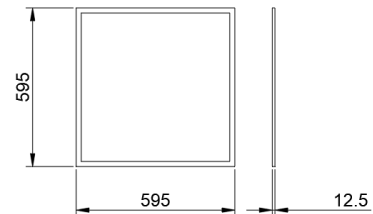

Dimensions

This product has a warranty period of 5 Years from the date of purchase. The warranty is invalid in the case of improper use, installation, tampering, and removal of the Q.C. date label; installation in an improper working environment or installation not according to the current edition of the National Electric Code. Should this product fail during the warranty period it will be replaced free of charge, subject to the correct installation of the original product and subsequent return of the faulty unit.

Outside of the initial 12 month period Prolight does not accept responsibility for any installation costs associated with the replacement of this product and Prolight reserves the right to alter specifications without prior notice.