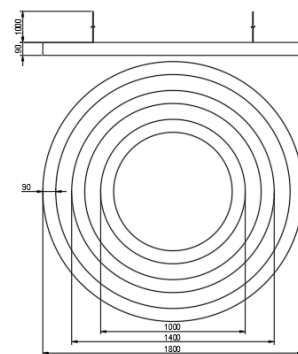

Dimensions

This product has a warranty period of 5 Years from the date of purchase. The warranty is invalid in the case of improper use, installation, tampering, and removal of the Q.C. date label; installation in an improper working environment or installation not according to the current edition of the National Electric Code. Should this product fail during the warranty period it will be replaced free of charge, subject to the correct installation of the original product and subsequent return of the faulty unit.

Outside of the initial 12 month period Prolight does not accept responsibility for any installation costs associated with the replacement of this product and Prolight reserves the right to alter specifications without prior notice.