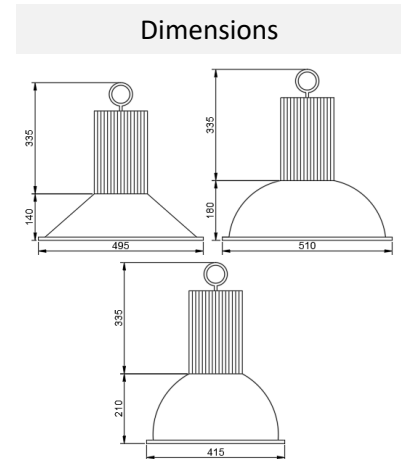

Decorative Highbay Luminaire, available in a variety of lengths to suit every lighting requirement. The fitting is available in White as a standard. Please enquire for individual specifications.

Specification		Warranty Terms	
Lumen Output	Up to 28000 lumens	0-12 Months from supply	FOC on site replacement
Colour Rendering Index	CRI 80 +	12-60 months from supply	FOC replacement of luminaire
Colour Temperature	3000K/4000K		
Luminaire Beam Angle	60°/90°/120°		
Protection	IP40		
Colour	White		
Dimmable	Dali		
Driver	Integral		
Input Voltage	220-230V		
Weight	10kg		