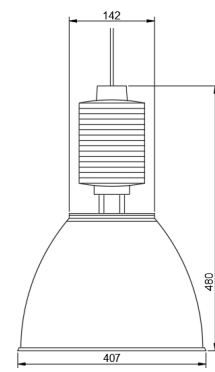

Dimensions

This product has a warranty period of 5 Years from the date of purchase. The warranty is invalid in the case of improper use, installation, tampering, and removal of the Q.C. date label; installation in an improper working environment or installation not according to the current edition of the National Electric Code. Should this product fail during the warranty period it will be replaced free of charge, subject to the correct installation of the original product and subsequent return of the faulty unit. Outside of the initial 12 month period Prolight does not accept responsibility for any installation costs associated with the replacement of this product and Prolight reserves the right to alter specifications without prior notice.