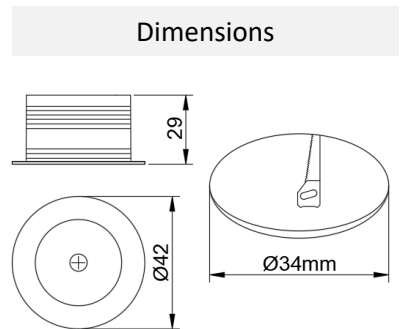

Recessed Emergency LED Luminaire, available in White and Silver as standard. Please enquire for individual specifications.

Specification		Warranty Terms	
Lumen Output	155 lumens	0-12 Months from supply	FOC on site replacement
Colour Rendering Index	CRI 70	12-36 months from supply	FOC replacement of luminaire
Colour Temperature	6000K		
Luminaire Beam Angle	120°		
Protection	IP20		
Colour	White/Silver		
Dimmable	N/A		
Driver	Remote		
Input Voltage	220-240V		
Weight	0.33kg		