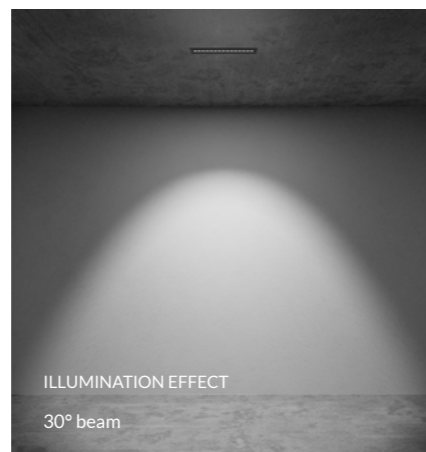

TRON ACCENT: RECESSED

The Tron Accent Recessed is a recessed variant of the Tron Accent range designed to provide the same accented foundation lit effect as the track variant.

Design

A premium design and discrete low glare dark light source solution developed as a complete product family with the smallest form factor & cleanest visual design possible.

Function

Full Tilt (+/- 30°) adjustment across the Tron Accent product range for use in Clothing, Home, Beauty, Food Retail and the low glare performance even make this suitable for Office applications.

Performance

The Tron Accent delivers class leading performance in Light Quality and Energy Performance with CRI 80+ and CRI 90+ with efficiency up to 100 Lumens per Watt

Available finishes

STANDARD SPECIFICATION

Lumen Output	1715 lumens
Colour Rendering Index	CR 180+ / CRI 90+
Colour Temperature	3000K / 4000K
Luminaire Beam Angle	15° / 30° / 45°
Protection	IP20
Colour	Black / White / Grey
Dimmable	ON / OFF, DALI
Driver	Integral
Wattage	18W
Lumens per Watt Input (CRI 90+)	92 Lm / W
Voltage	220-240V

STANDARD WARRANTY TERMS

FOC direct replacement luminaire	5 years from supply
Extended warranty options	Available on request