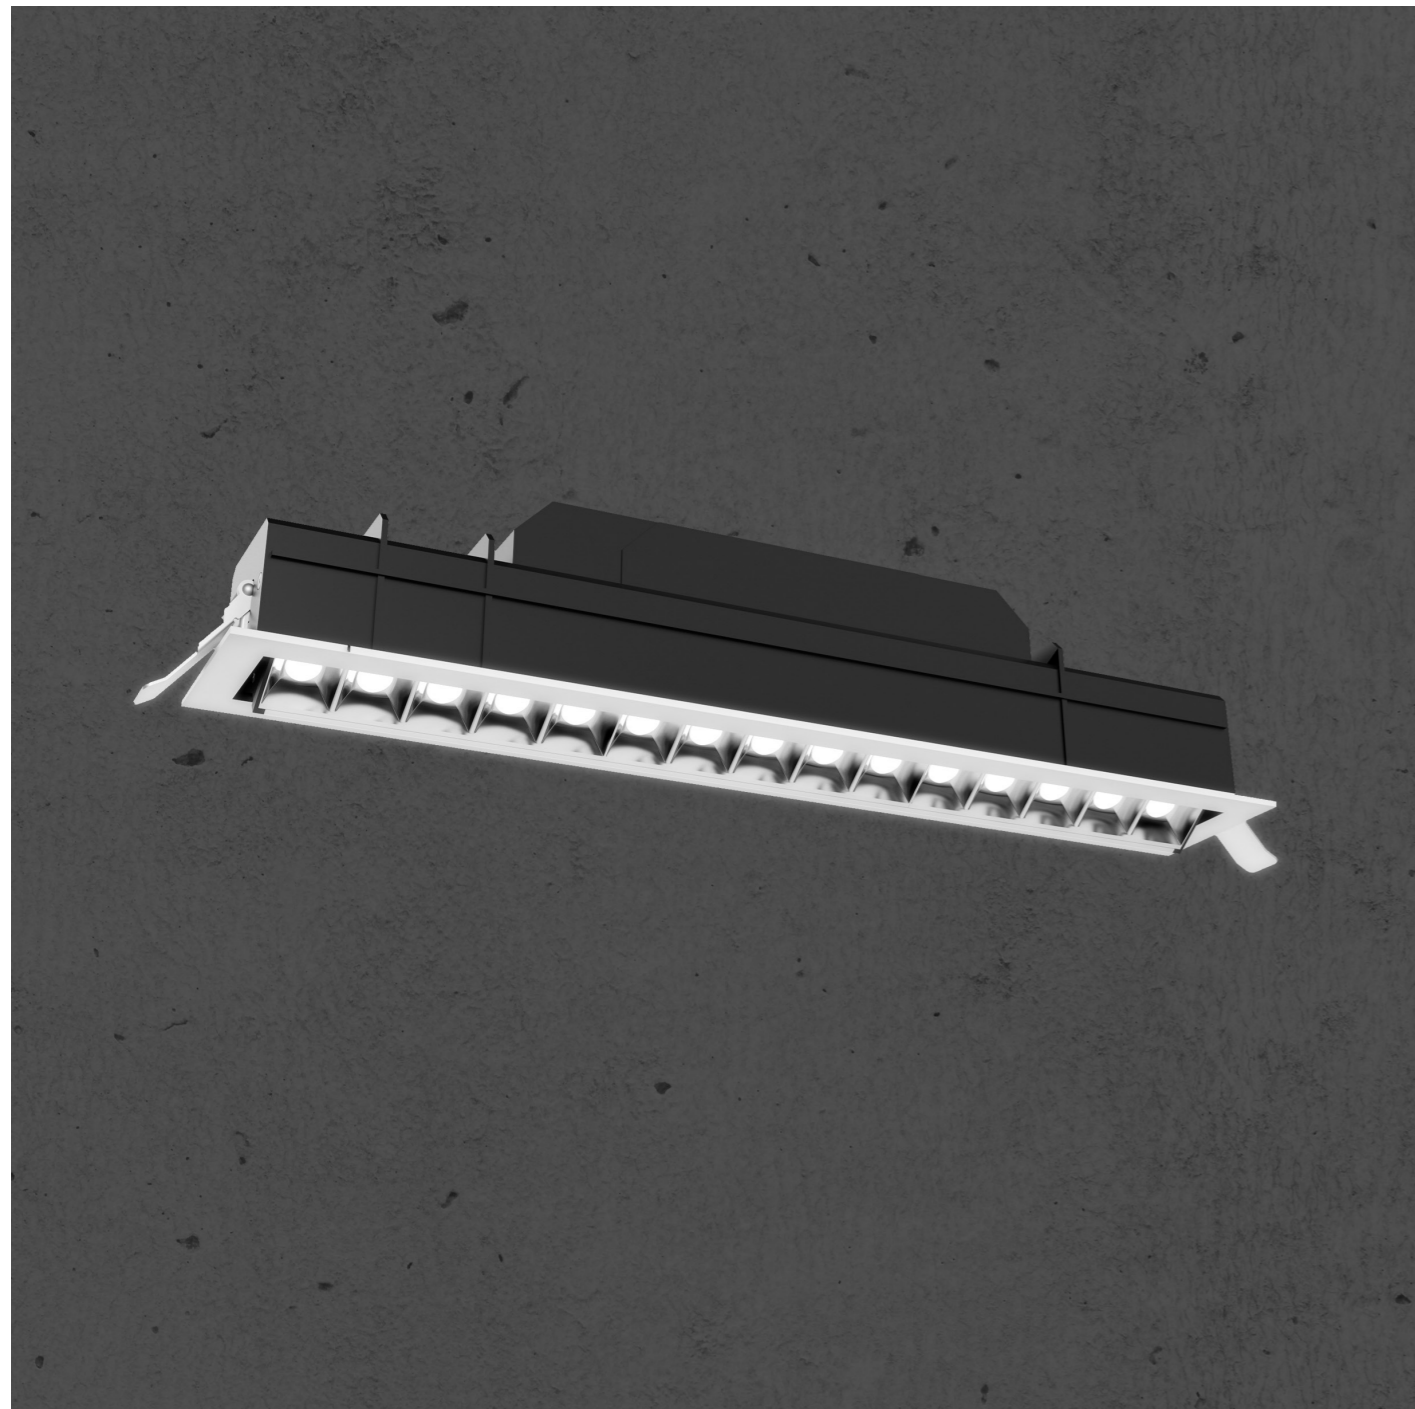

TRON ACCENT: RECESSED

The Tron Accent Recessed is a recessed variant of the Tron Accent range designed to provide the same accented foundation lit effect as the track variant.

Design

A premium design and discrete low glare dark light source solution developed as a complete product family with the smallest form factor & cleanest visual design possible.

Function

Full Tilt (+/- 30°) adjustment across the Tron Accent product range for use in Clothing, Home, Beauty, Food Retail and the low glare performance even make this suitable for Office applications.

Performance

The Tron Accent delivers class leading performance in Light Quality and Energy Performance with CRI 80+ and CRI 90+ with efficiency up to 100 Lumens per Watt

Available finishes

STANDARD SPECIFICATION

Lumen Output	1715 lumens
Colour Rendering Index	CR 180+ / CRI 90+
Colour Temperature	3000K / 4000K
Luminaire Beam Angle	15° / 30° / 45°
Protection	IP20
Colour	Black / White / Grey
Dimmable	ON / OFF, DALI
Driver	Integral
Wattage	18W
Lumens per Watt Input (CRI 90+)	92 Lm / W
Voltage	220-240V

STANDARD WARRANTY TERMS

FOC direct replacement luminaire	5 years from supply
Extended warranty options	Available on request