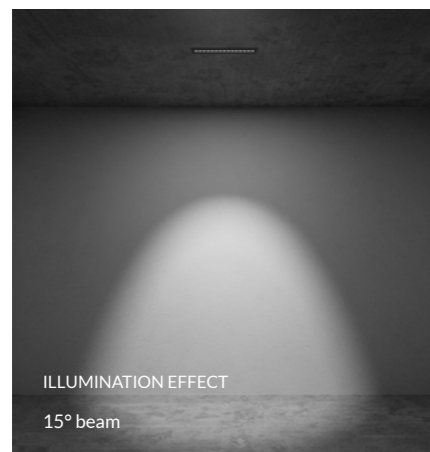

TRON ACCENT: RECESSED

The Tron Accent Recessed is a recessed variant of the Tron Accent range designed to provide the same accented foundation lit effect as the track variant.

Design

A premium design and discrete low glare dark light source solution developed as a complete product family with the smallest form factor & cleanest visual design possible.

Function

Full Tilt (+/- 30°) adjustment across the Tron Accent product range for use in Clothing, Home, Beauty, Food Retail and the low glare performance even make this suitable for Office applications.

Performance

The Tron Accent delivers class leading performance in Light Quality and Energy Performance with CRI 80+ and CRI 90+ with efficiency up to 100 Lumens per Watt

Available finishes

STANDARD SPECIFICATION

Lumen Output	1715 lumens
Colour Rendering Index	CR 180+ / CRI 90+
Colour Temperature	3000K / 4000K
Luminaire Beam Angle	15° / 30° / 45°
Protection	IP20
Colour	Black / White / Grey
Dimmable	ON / OFF, DALI
Driver	Integral
Wattage	18W
Lumens per Watt Input (CRI 90+)	92 Lm / W
Voltage	220-240V

STANDARD WARRANTY TERMS

FOC direct replacement luminaire	5 years from supply
Extended warranty options	Available on request