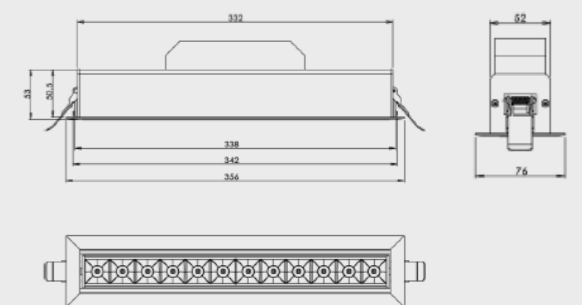

DIMENSIONS

Note: Also available in double module.

Performance: Values are recorded at 4000K, Maximum Output. Due to our commitment to continuous technical development please contact us for the latest performance values.

Performance: Values are recorded at 4000K, Maximum Output. Due to our commitment to continuous technical development please contact us for the latest performance values.