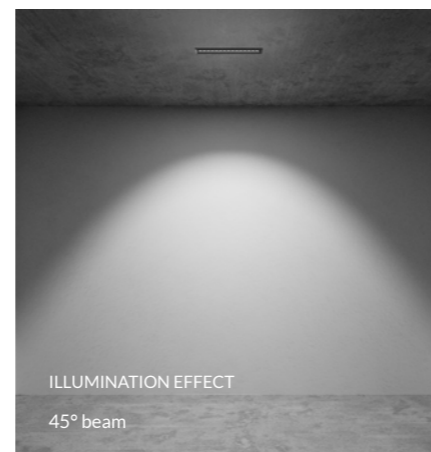

TRON ACCENT: RECESSED

The Tron Accent Recessed is a recessed variant of the Tron Accent range designed to provide the same accented foundation lit effect as the track variant.

Design

A premium design and discrete low glare dark light source solution developed as a complete product family with the smallest form factor & cleanest visual design possible.

Function

Full Tilt (+/- 30°) adjustment across the Tron Accent product range for use in Clothing, Home, Beauty, Food Retail and the low glare performance even make this suitable for Office applications.

Performance

The Tron Accent delivers class leading performance in Light Quality and Energy Performance with CRI 80+ and CRI 90+ with efficiency up to 100 Lumens per Watt

Available finishes

STANDARD SPECIFICATION

Lumen Output	1715 lumens
Colour Rendering Index	CR 180+ / CRI 90+
Colour Temperature	3000K / 4000K
Luminaire Beam Angle	15° / 30° / 45°
Protection	IP20
Colour	Black / White / Grey
Dimmable	ON / OFF, DALI
Driver	Integral
Wattage	18W
Lumens per Watt Input (CRI 90+)	92 Lm / W
Voltage	220-240V

STANDARD WARRANTY TERMS

FOC direct replacement luminaire	5 years from supply
Extended warranty options	Available on request