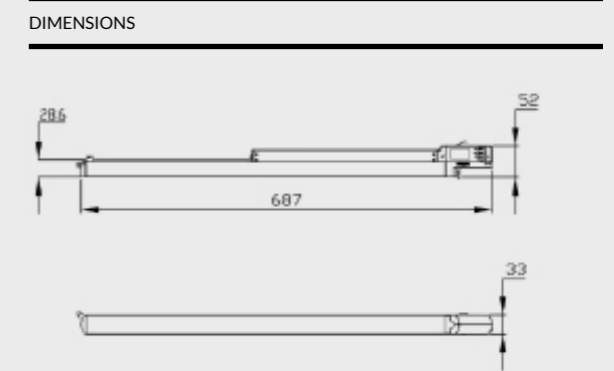

STANDARD SPECIFICATION	
Lumen Output	700 lumens
Colour Rendering Index	CRI 80 + / CRI 90+
Colour Temperature	3000K / 4000K
Luminaire Beam Angle	100°
Protection	IP20
Colour	Black / White / Grey
Dimmable	ON / OFF, DALI
Driver	Integral
Wattage	9W
Lumens per Watt Input (CRI 80)	78 Lm / W
Voltage	220-240V
Customised specification	Available on request

STANDARD WARRANTY TERMS	
FOC direct replacement luminaire	5 years from supply
Extended warranty options	Available on request