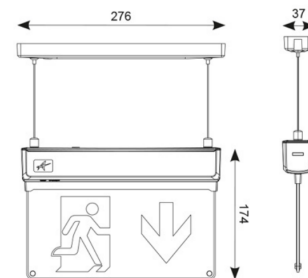

Dimensions

This product has a warranty period of 5 Years from the date of purchase. The warranty is invalid in the case of improper use, installation, tampering, and removal of the Q.C. date label; installation in an improper working environment or installation not according to the current edition of the National Electric Code. Should this product fail during the warranty period it will be replaced free of charge, subject to the correct installation of the original product and subsequent return of the faulty unit.

Prolight reserves the right to alter specifications without prior notice.