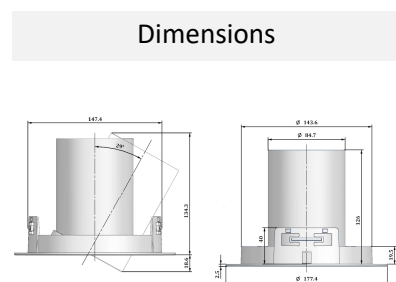

Rotating Downlight With Comfortable, Yet Powerful Light.

Specification		Warranty Terms	
Lumen Output	1600L/2200L	0-60 Months from supply	FOC replacement of luminaire
Colour Rendering Index	CRI 80 +/CRI 90 +		
Colour Temperature	3000K		
Luminaire Beam Angle	28°/50°		
Protection	IP20		
Colour	White		
Dimmable	DALI / on-off		
Driver	Integral		
Input Voltage	220-240V		
Weight	0.7kg		
Energy Consumption	18W		