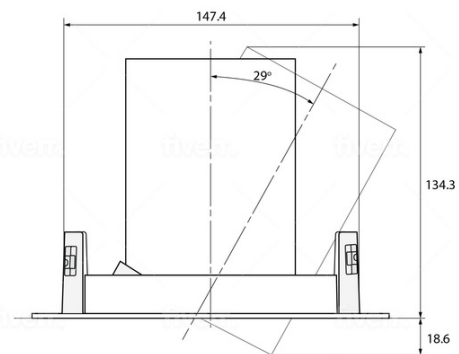

DIMENSIONS

This product has a warranty period of 5 Years from the date of purchase. The warranty is invalid in the case of improper use, installation, tampering, and removal of the Q.C. date label; installation in an improper working environment or installation not according to the current edition of the National Electric Code. Should this product fail during the warranty period it will be replaced free of charge, subject to the correct installation of the original product and subsequent return of the faulty unit. Prolight reserves the right to alter specifications without prior notice.

Copyright © 2023 Prolight Design Ltd. All rights reserved. Uncontrolled when printed.