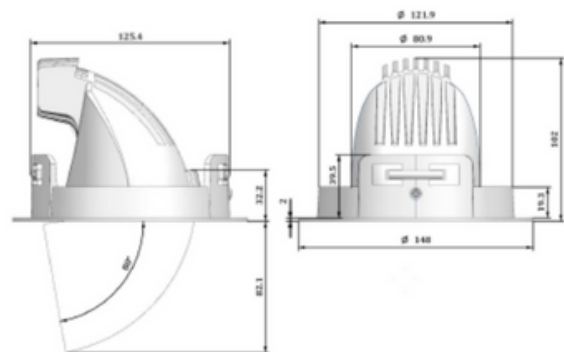

## STANDARD SPECIFICATION

Lumen Output	Up to 3625 lumens
Colour Rendering Index	CRI 80 +/CRI 90 +
Colour Temperature	2700K/3000K/3500K/ 4000K/5000K
Luminaire Beam Angle	15°/21°/32°/46°
Protection	IP20
Colour	Black/White/Silver
Dimmable	nO
Driver	Integral
Input Voltage	220-240V
Weight	0.5kg

## DIMENSIONS