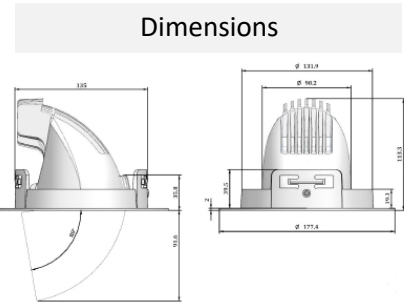

Temp Cafe DL is a recessed adjustable down light.

Specification		Warranty Terms
Lumen Output	2200 lumens	5 Years
Colour Rendering Index	CRI 90 +	
Colour Temperature	3000K	
Luminaire Beam Angle	50°	
Wattage	19W	
Protection	IP20	
Colour	White	
Dimmable	No	
Driver	Remote	
Input Voltage	220-240V	