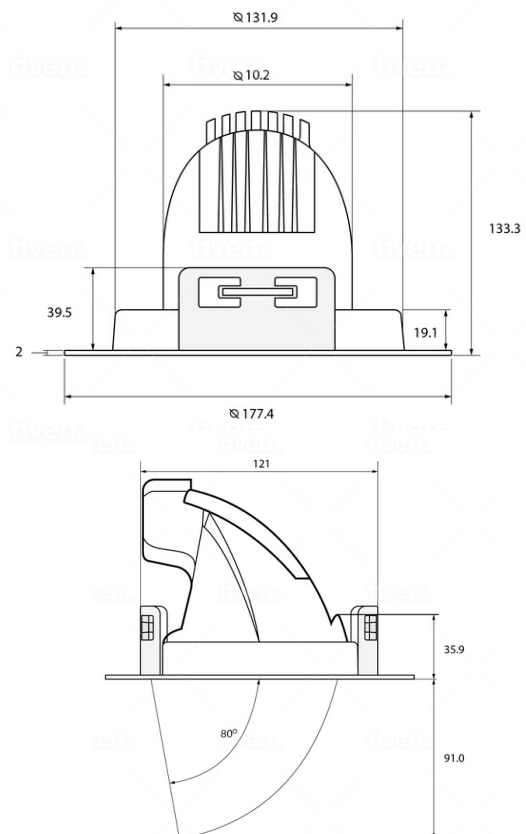

DIMENSIONS

This product has a warranty period of 5 Years from the date of purchase. The warranty is invalid in the case of improper use, installation, tampering, and removal of the Q.C. date label; installation in an improper working environment or installation not according to the current edition of the National Electric Code. Should this product fail during the warranty period it will be replaced free of charge, subject to the correct installation of the original product and subsequent return of the faulty unit. Prolight reserves the right to alter specifications without prior notice.

Copyright © 2023 Prolight Design Ltd. All rights reserved. Uncontrolled when printed.