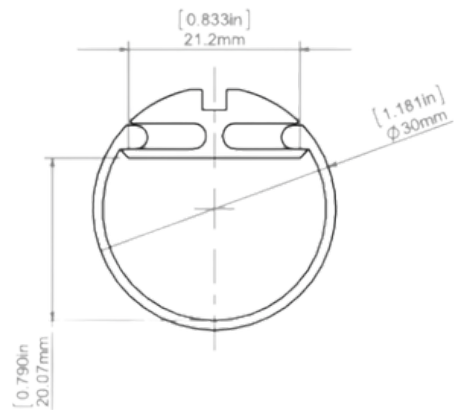

DIMENSIONS

STANDARD WARRANTY TERMS

FOC direct replacement luminaire	5 years
Extended warranty options	On request

This product has a warranty period of 5 Years from the date of purchase. The warranty is invalid in the case of improper use, installation, tampering, and removal of the Q.C. date label; installation in an improper working environment or installation not according to the current edition of the National Electric Code. Should this product fail during the warranty period it will be replaced free of charge, subject to the correct installation of the original product and subsequent return of the faulty unit. Prolight reserves the right to alter specifications without prior notice.

Copyright © 2023 Prolight Design Ltd. All rights reserved. Uncontrolled when printed.