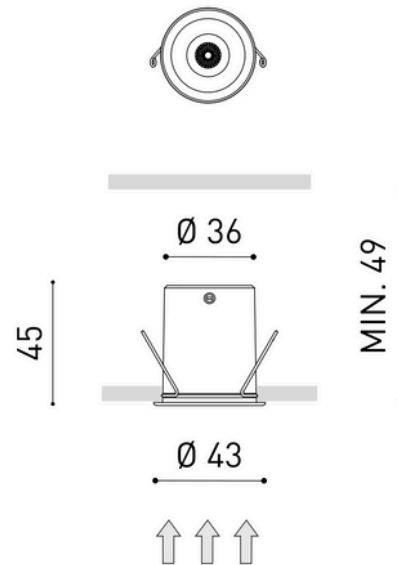

# Shot Light

The Shot Light is a recessed adjustable down light with an anti-glare screen and a specifically designed micro-reflector that generates a perfectly defined light beam.

## STANDARD SPECIFICATION

Lumen Output	Up to 250 lumens
Colour Rendering Index	CRI 90+
Colour Temperature	2700K/3000K/4000K
Luminaire Beam Angle	19°/38°
Protection	IP20/IP65
Colour	White/Black
Dimmable	No
Driver	Remote
Input Voltage	220-240V

## DIMENSIONS